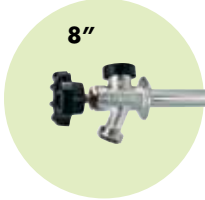

PurePro® Frost-Proof Sillcocks

Automatic Self Draining

For wall sizes: 6" – 12"
(100 – 350mm), 1/2"
(15mm copper or 1/2"
(15mm) male IPS inlet

- #PROFPS-6 6" long
- #PROFPS-8 8" long
- #PROFPS-10 10" long
- #PROFPS-12 12" long

For wall sizes: 6" – 12"
(100 – 350mm), 1/2"
(15mm copper or 1/2"
(15mm) PEX inlet

- #PROPEXFPS-6 6" long/pex
- #PROPEXFPS-8 8" long/pex
- #PROPEXFPS-10 10" long/pex
- #PROPEXFPS-12 12" long/pex

SIZES

1/2" x 1/2", 1/2" PEX, 3/4" x 1/2", 3/4" x 3/4"
(15mm x 15mm, 15mm, 20mm x 15mm, 20mm x 20mm)

FEATURES

- Frost-proof design drains automatically
- Metal handle
- Brass vacuum breaker prevents contamination of the potable water supply from backsiphonage and backpressure
- ASSE Standard 1019, IAPMO listed
- 0.8mm copper tube thickness, thicker wall than competitors
- Size, length indication printed on cap for easy field service or repair
- 3/4" (20mm) hose connection

#PRO5400BN

- Brushed Nickel tub/shower trim only
- Easy clean shower head
- Slip fit tub spout with diverter
- Brushed Nickel lever handle

#PRO5000

- Rough only
- Ceramic disc cartridge
- With stops
- IPS and sweat connections
- Includes plug for shower only application