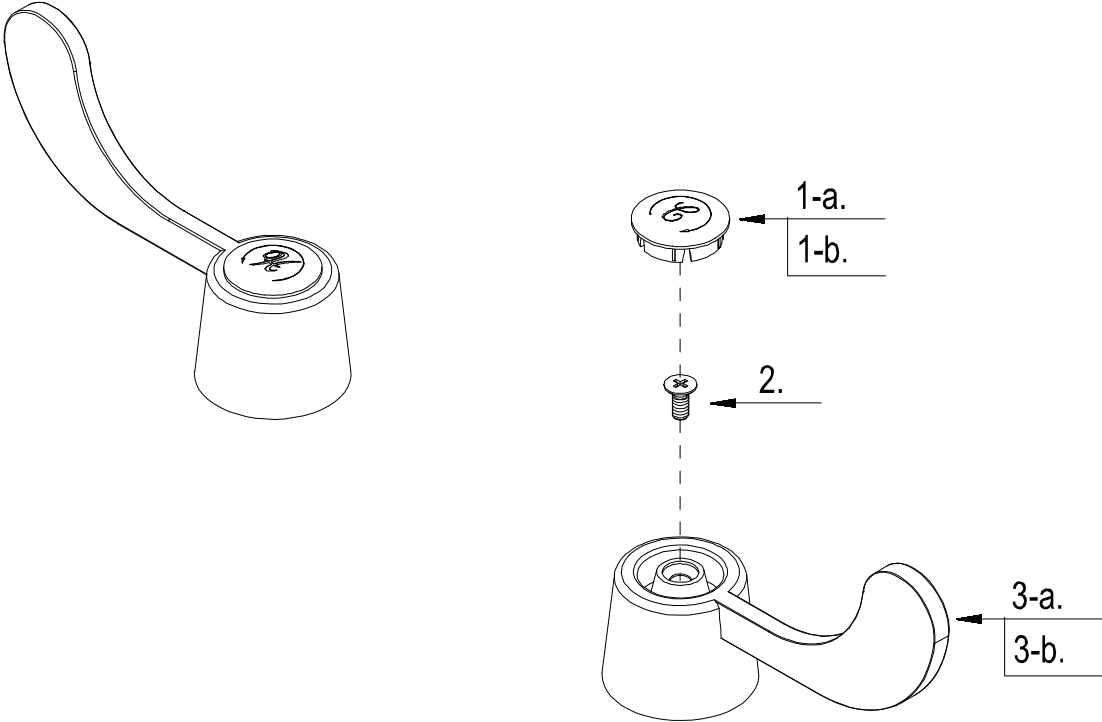

### Specified model:

Model	Description	Finish
PROADAHDL	ADA handles	CP

Product Specification Diagram

Exploded Drawing

## Parts Listing

No.	Part Name	Part No.
1-a	Index Button-Cold	A206153C
1-b	Index Button-Hot	A206153H
2	Screw (3/16" -24 * 7/16" L)	A008010
3-a	Metal Wrist Blade Handle - Cold	A029034C
3-b	Metal Wrist Blade Handle -Hot	A029034H