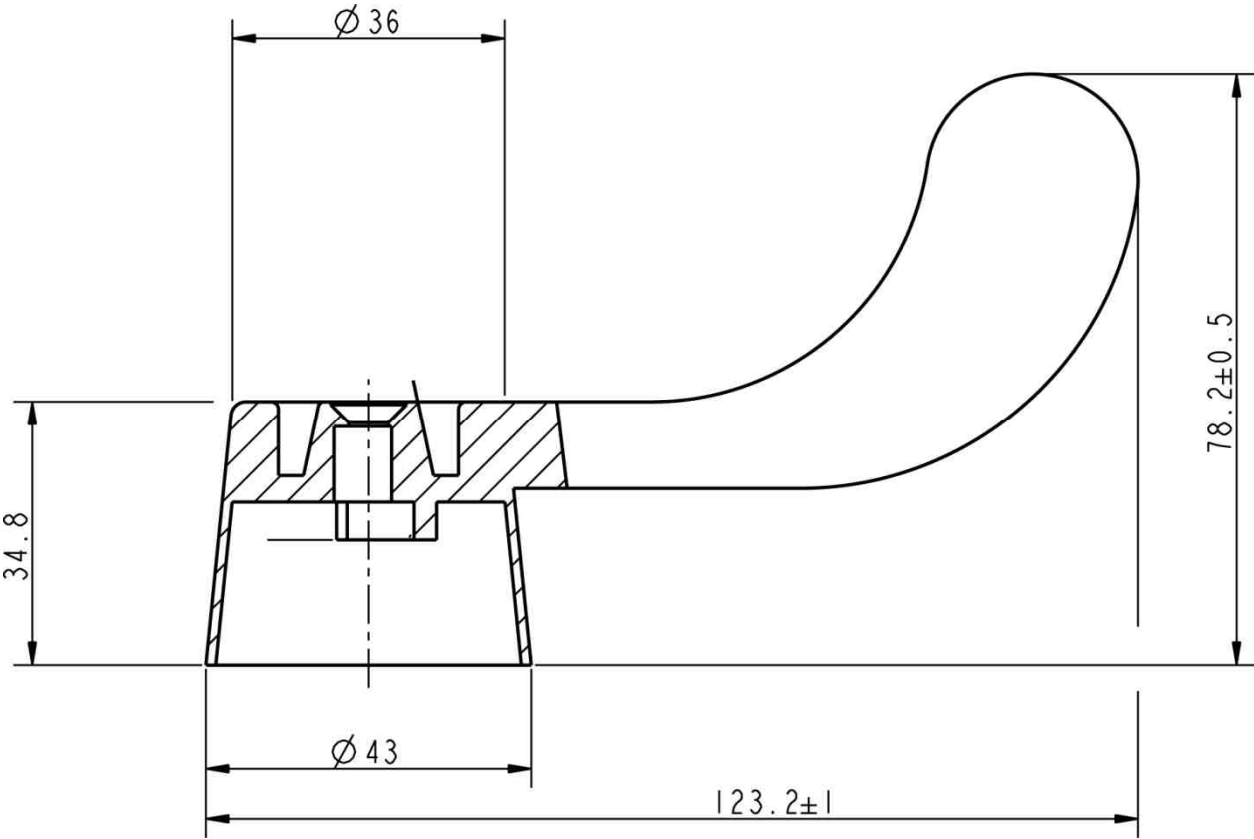

Product Specification Diagram