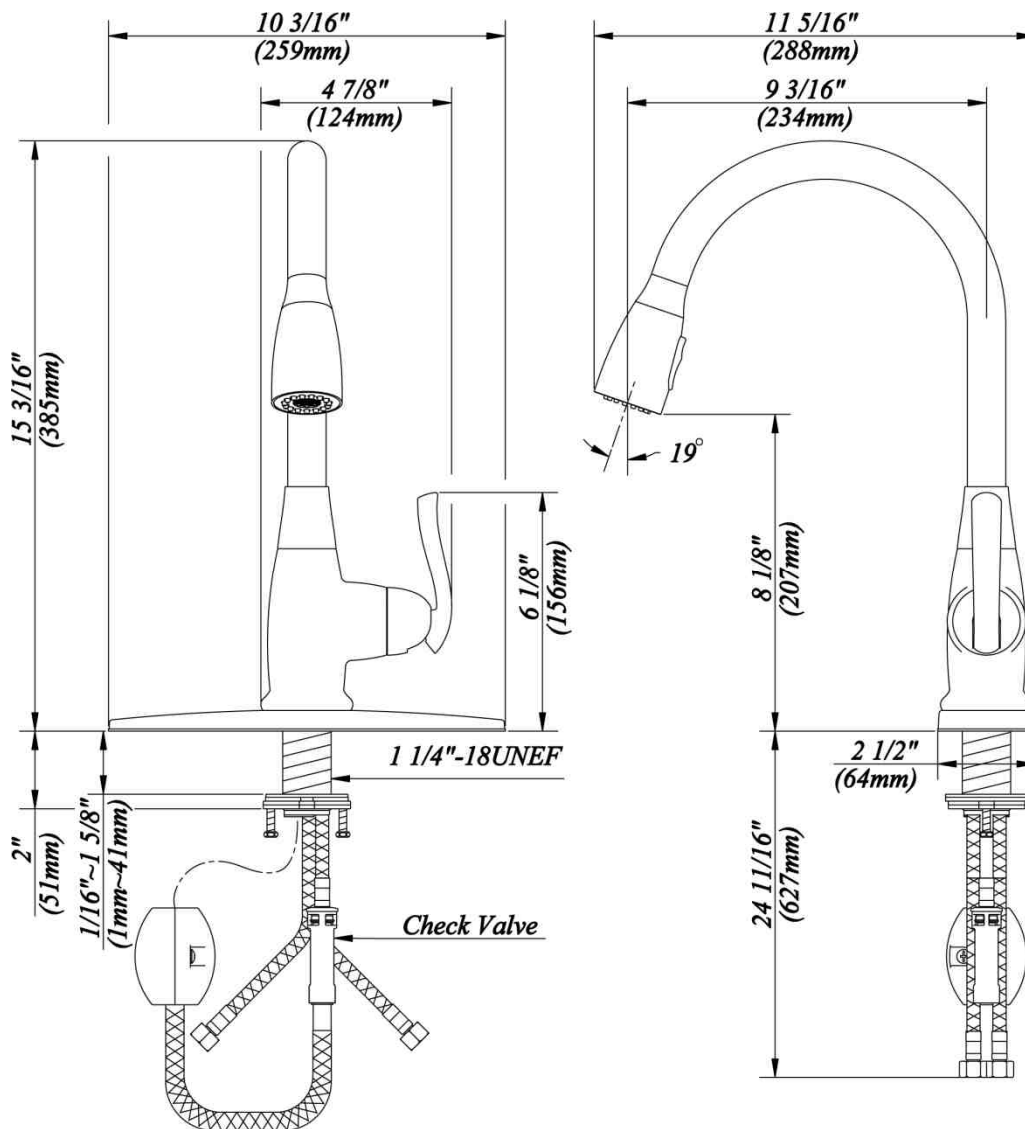

Product Specification Diagram