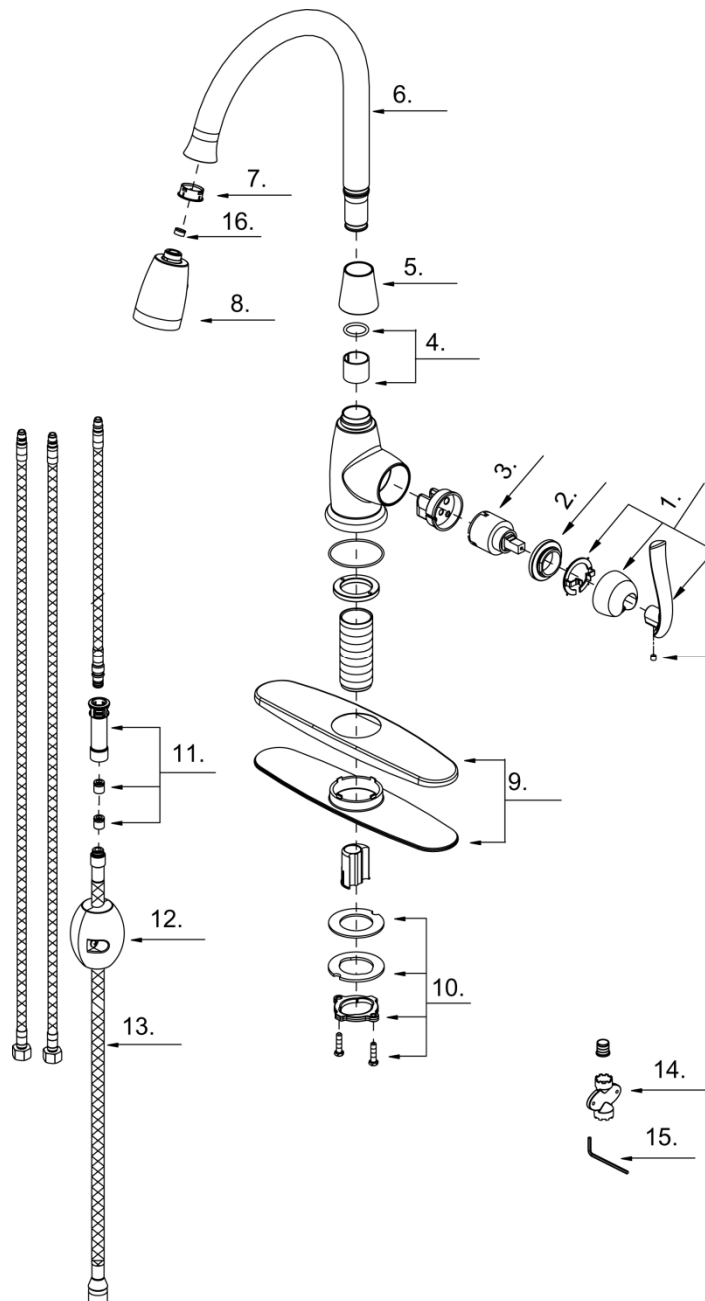

### Features:

- Solid brass/copper waterways
- Fits 8" center hole
- Ceramic Disc cartridge
- ½" 14 NPSM Inlet
- Metal lever handle
- 100% factory pressure tested

## Product Specification Diagram

PRO4400  
PRO4400BN

### Exploded Drawing

**PRO4400**  
**PRO4400BN**

**Parts Listing**

| <b>No.</b> | <b>Part Name</b>           | <b>Part No.</b> |
|------------|----------------------------|-----------------|
| 1          | Metal Handle Assembly      | A66E577         |
| 2          | Locking Nut                | A104333         |
| 3          | Ceramic Disc Cartridge     | A507348N-32     |
| 4          | Spout Seal Kit             | A66D509         |
| 5          | Spout Base                 | A000092         |
| 6          | Spout                      | A139893         |
| 7          | Hose Guide                 | A126048KP       |
| 8          | Hand Spray w/Check Valve   | A528007W        |
| 9          | Cover Plate & Putty Plate  | A66F105         |
| 10         | Mounting Hardware Assembly | A663134         |
| 11         | Hose Adaptor Assembly      | A66G142N        |
| 12         | Weight                     | A504713         |
| 13         | Spray Hose                 | A514001WGR      |
| 14         | Wrench                     | A031237GR       |
| 15         | Wrench (H2.5 * L * 53mmL)  | A031000NI       |
| 16         | Flow Restrictor            | A519234N        |