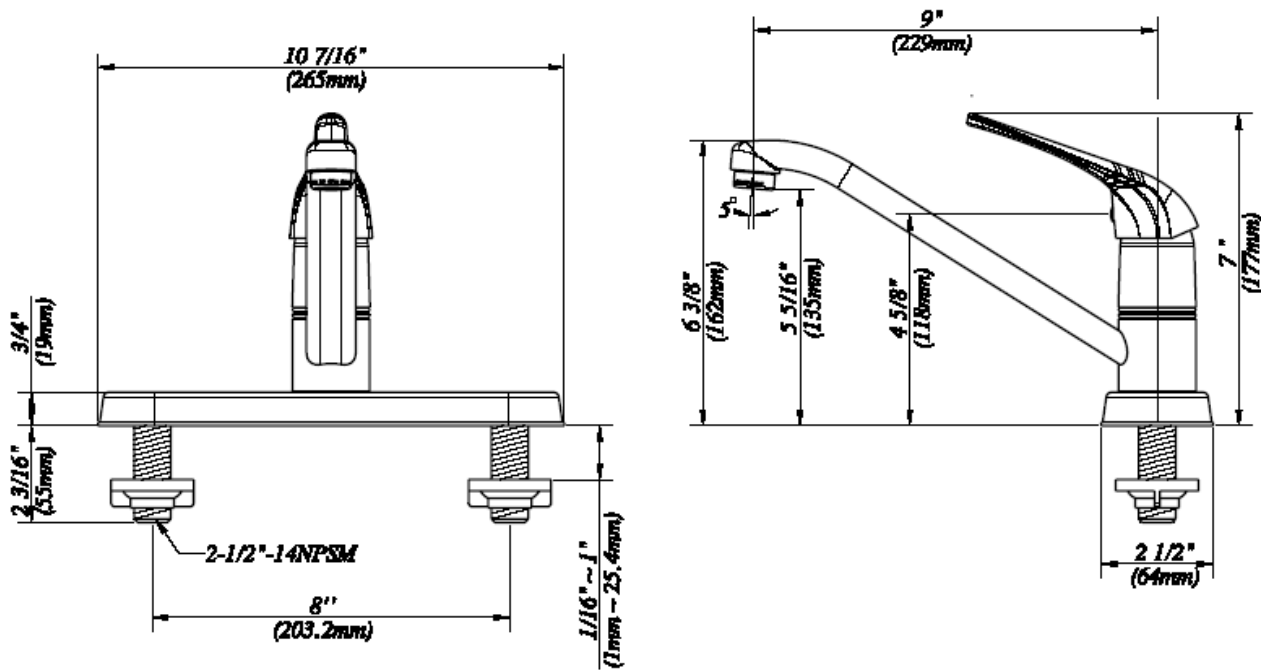

Product Specification Diagram