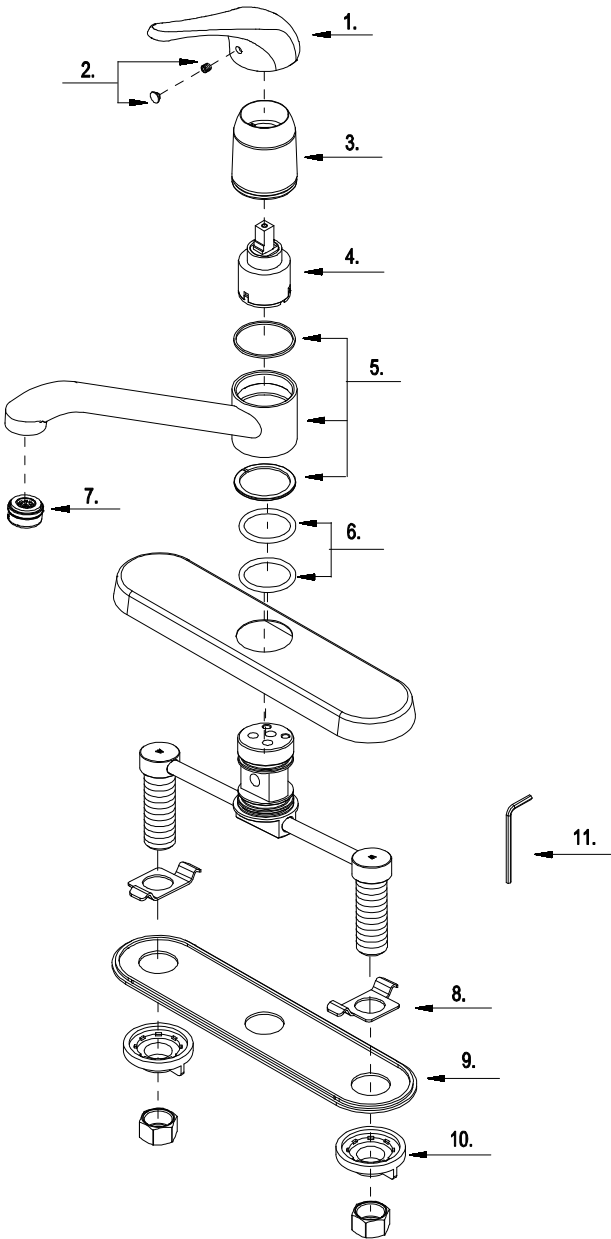

### Features:

- Solid brass/copper waterways
- Fits 8" center hole
- Ceramic Disc cartridge
- ½" 14 NPSM Inlet
- Metal lever handle
- 100% factory pressure tested

## Product Specification Diagram

Exploded Drawing

## Parts Listing

No.	Part Name	Part No.
1	Metal Handle	A029075
2	Index Button-Cold/Hot	A66D569
3	Trim Cap	A103133
4	Ceramic Disc Cartridge	A507348N
5	Spout Set	A666278W
6	O-Ring Set( $\Phi$ 1-1/4" ID * $\Phi$ 1-1/2" OD)	A608220
7	Aerator	A500548N
8	Washer	A120261ZN
9	Putty Plate	A011003
10	Lock Nut Set	A504023
11	Hex Wrench(H2.5 * 19 mm L * 53 mm L)	A031000NI