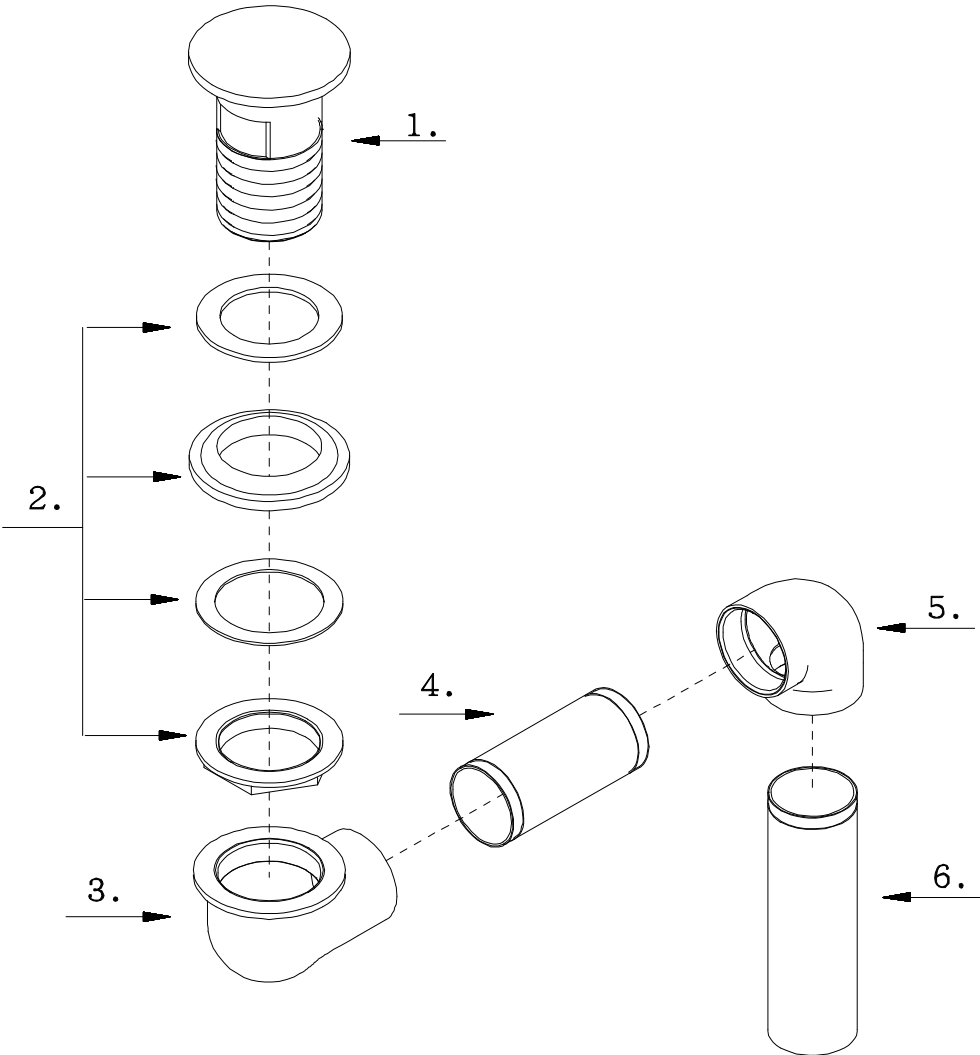

PRO17GWC

Brass Recessed Drain

Features:

- Compatible With All Lavatory Faucets
- Chrome Finish
- 17 Gage Tail Piece

Available finishes:

- CP = Polished Chrome

Specified model:

Model	Description	Finish
PRO17GWC	Brass recessed drain	CP

PRO17GWC

Product Specification Diagram

Exploded Drawing

PRO17GWC

Parts Listing

NO.	Part Name.	Part No.
1	Pop-up Plunger Assembly	A123158
2	Washer and Nut	A66D277
3	Threaded Connector	A039978
4	Supply Pipe	A043138
5	Threaded Connector	A039977
6	Supply Pipe	A043137