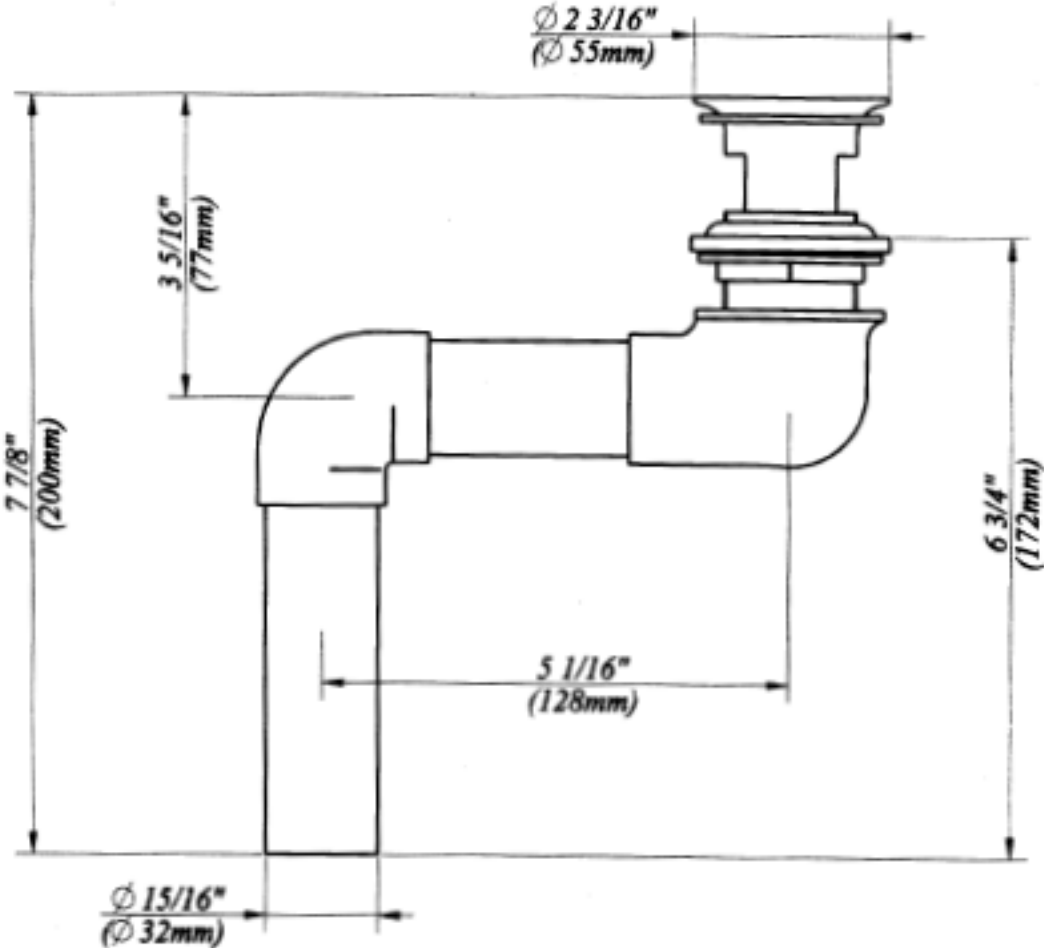

PRO17GWC

Brass Recessed Drain

Features:

- Compatible With All Lavatory Faucets
- Chrome Finish
- 17 Gage Tail Piece

Available finishes:

- CP = Polished Chrome

Specified model:

Model	Description	Finish
PRO17GWC	Brass recessed drain	CP

PRO17GWC

Product Specification Diagram

Exploded Drawing

PRO17GWC

Parts Listing

NO.	Part Name.	Part No.
1	Pop-up Plunger Assembly	A123158
2	Washer and Nut	A66D277
3	Threaded Connector	A039978
4	Supply Pipe	A043138
5	Threaded Connector	A039977
6	Supply Pipe	A043137