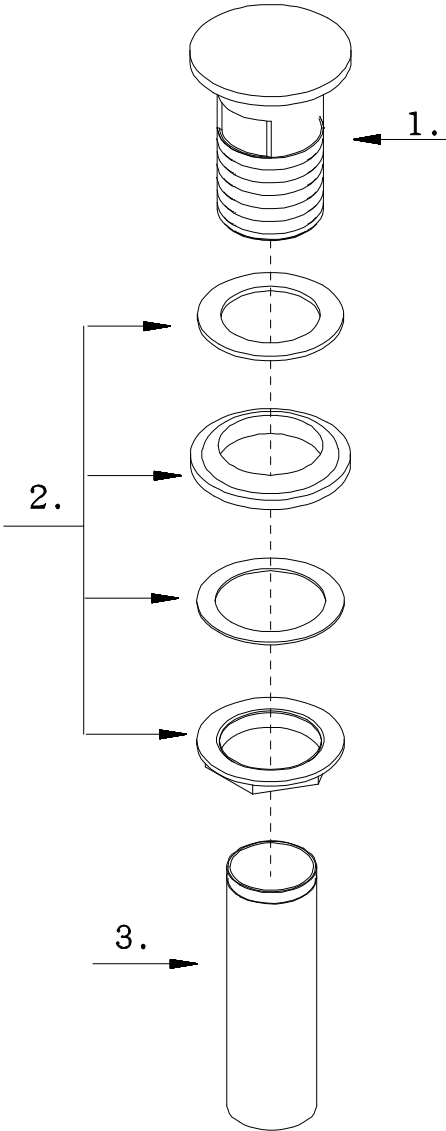

PRO17GST

Brass Grid Strainer

Features:

- Compatible With All Lavatory Faucets
- Chrome Finish
- 17 Gage Tail Piece

Available finishes:

- CP = Polished Chrome

Specified model:

Model	Description	Finish
PRO17GST	Brass grid strainer	CP

PRO17GST

Product Specification Diagram

PRO17GST

Exploded Drawing

PRO17GST

Parts Listing

NO.	Part Name.	Part No.
1	Pop-up Plunger Assembly	A123158
2	Washer and Nut	A66D277
3	Pop-up Body	A043194