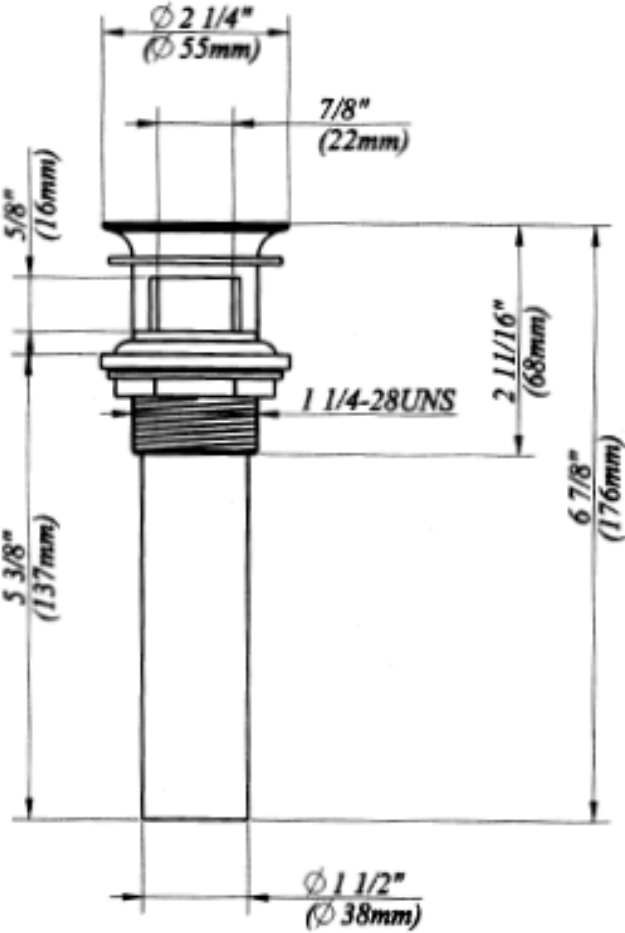

PRO17GST

Brass Grid Strainer

Features:

- Compatible With All Lavatory Faucets
- Chrome Finish
- 17 Gage Tail Piece

Available finishes:

- CP = Polished Chrome

Specified model:

Model	Description	Finish
PRO17GST	Brass grid strainer	CP

PRO17GST

Product Specification Diagram

PRO17GST

Exploded Drawing

PRO17GST

Parts Listing

NO.	Part Name.	Part No.
1	Pop-up Plunger Assembly	A123158
2	Washer and Nut	A66D277
3	Pop-up Body	A043194