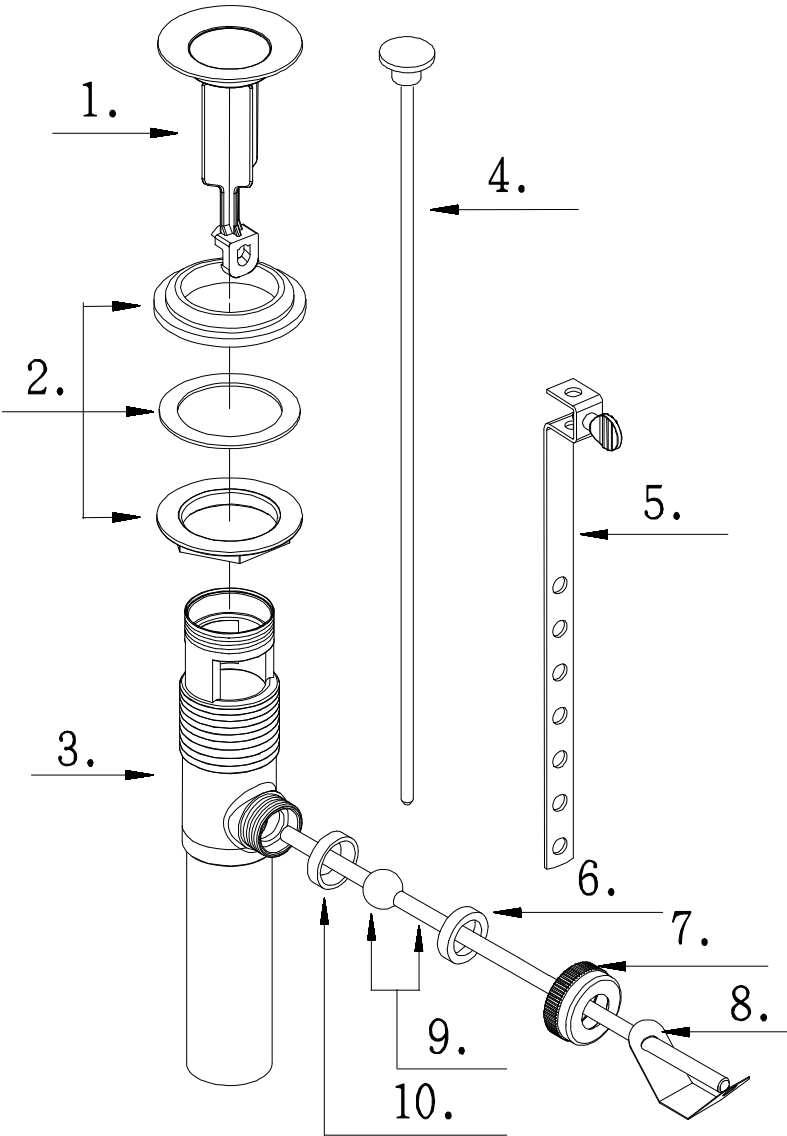

PRO17GPU

Brass pop-up

Features:

- Compatible With All Lavatory Faucets
- Chrome Finish

Available finishes:

- CP = Polished Chrome

Specified model:

Model	Description	Finish
PRO17GPU	Brass pop-up	CP

PRO17GPU

Product Specification Diagram

Exploded Drawing

PRO17GPU

Parts Listing

NO.	Part Name.	Part No.
1	Pop-up plunger Assembly	A663121
2	Washer and Nut	A663122
3	Pop-up Body	A605222
4	Lift Rod	A025028
5	Lift Rod Strap	A663521ZN
6	Washer (Outer)	A200009
7	Ball Nut	A009063
8	Spring Clip	A120030
9	Ball Rod(8-1/2" L)	A026005
10	Washer (inner)	A200109