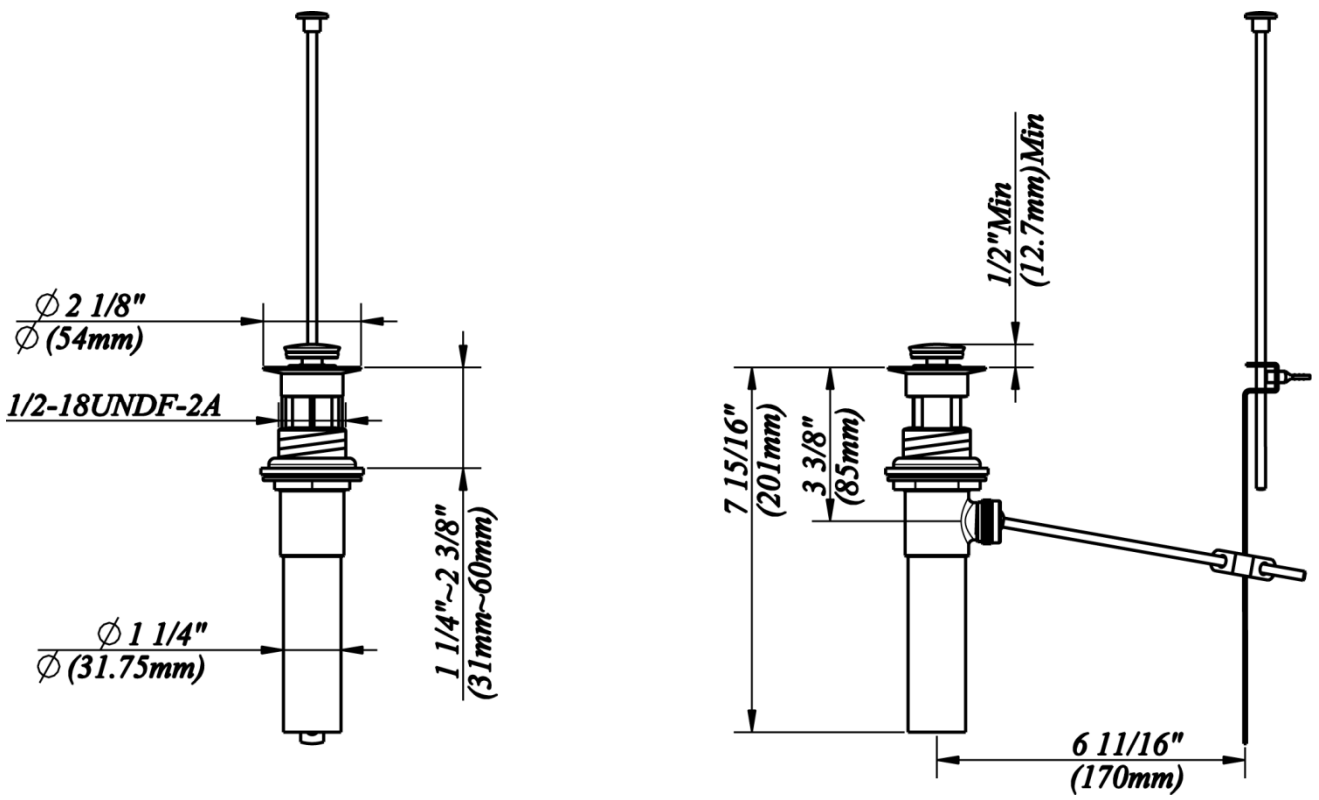

PRO17GPU

Brass pop-up

Features:

- Compatible With All Lavatory Faucets
- Chrome Finish

Available finishes:

- CP = Polished Chrome

Specified model:

Model	Description	Finish
PRO17GPU	Brass pop-up	CP

PRO17GPU

Product Specification Diagram

Exploded Drawing

PRO17GPU

Parts Listing

NO.	Part Name.	Part No.
1	Pop-up plunger Assembly	A663121
2	Washer and Nut	A663122
3	Pop-up Body	A605222
4	Lift Rod	A025028
5	Lift Rod Strap	A663521ZN
6	Washer (Outer)	A200009
7	Ball Nut	A009063
8	Spring Clip	A120030
9	Ball Rod(8-1/2" L)	A026005
10	Washer (inner)	A200109