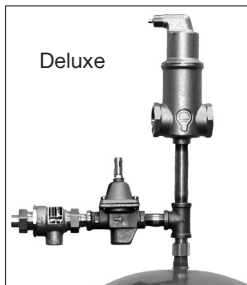

Boiler Trim Kits

PurePro Boiler Trim Kits give you everything you need for a quality boiler installation.

Specifications		
Webb #	Manufacturer #	Kit Contents
PurePro Standard Boiler Trim Kits		
316483	PROPPBTK-1STD	PurePro 1" Standard Boiler Trim Kit
	AMT30	No. 30 Expansion Tank
	AMT443	1" Air Purger
	AMT700QC	700 Vent w/Check
	WAT911S-12	Feed/Backflo Preventor
	NIP12X4BR	1/2" x 4" Brass Nipples (2)
	BRA12T	1/2" Brass Tee
	AMT140-470	Tank Service Check
316484	PROPPBTK-114STD	PurePro 1 1/4" Standard Boiler Trim Kit
	AMT30	No. 30 Expansion Tank
	AMT444	1 1/4" Air Purger
	AMT700QC	700 Vent w/Check
	WAT911S-12	Feed/Backflo Preventor
	NIP12X4BR	1/2" x 4" Brass Nipples (2)
	BRA12T	1/2" Brass Tee
	AMT140-470	Tank Service Check
PurePro Deluxe Boiler Trim Kits		
316485	PROPPBTK-1DLX	PurePro 1" Deluxe Boiler Trim Kit
	AMT30	No. 30 Expansion Tank
	S/V1JR	1" Microbubble Air Eliminator
	WAT911S-12	Feed/Backflo Preventor
	NIP12X4BR	1/2" x 4" Brass Nipples (2)
	BRA12T	1/2" Brass Tee
	AMT140-470	Tank Service Check
316486	PROPPBTK-114DLX	PurePro 1 1/4" Deluxe Boiler Trim Kit
	AMT30	No. 30 Expansion Tank
	S/V114JR	1 1/4" Microbubble Air Eliminator
	WAT911S-12	Feed/Backflo Preventor
	NIP12X4BR	1/2" x 4" Brass Nipples (2)
	BRA12T	1/2" Brass Tee
	AMT140-470	Tank Service Check