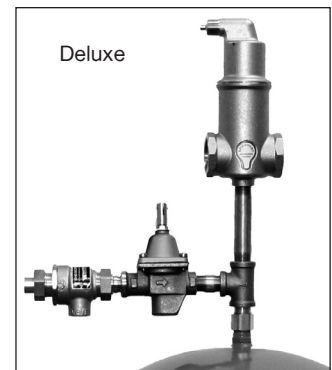

Standard and Deluxe Boiler Trim Kits

Time and time again, busy contractors tell us that the perfectly matched components of PurePro Boiler Trim Kits reflect the exact choice of quality parts they would pick for themselves if they had the time.

Each kit includes:

- 1 Micro Bubble Air Eliminator or Air Purger/Air vent
- Expansion Tank
- Boiler Fill/Backflow Preventer
- 2 Service Check Valves

PurePro even includes the nipples...all in a single easy-to-carry box.

Other kits will give you almost everything you need for a basic installation. PurePro gives you all the finest brand components you need for a complete quality installation every time.