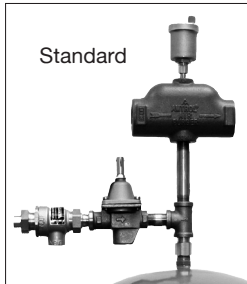

Boiler Trim Kits

PurePro Boiler Trim Kits give you everything you need for a quality boiler installation.

Specifications		
Webb #	Manufacturer #	Kit Contents
PurePro Standard Boiler Trim Kits		
316483	PROPPBTK-1STD	PurePro 1" Standard Boiler Trim Kit
	AMT30	No. 30 Expansion Tank
	AMT443	1" Air Purger
	AMT700QC	700 Vent w/Check
	WAT911S-12	Feed/Backflo Preventor
	NIP12X4BR	1/2" x 4" Brass Nipples (2)
	BRA12T	1/2" Brass Tee
	AMT140-470	Tank Service Check
316484	PROPPBTK-114STD	PurePro 1 1/4" Standard Boiler Trim Kit
	AMT30	No. 30 Expansion Tank
	AMT444	1 1/4" Air Purger
	AMT700QC	700 Vent w/Check
	WAT911S-12	Feed/Backflo Preventor
	NIP12X4BR	1/2" x 4" Brass Nipples (2)
	BRA12T	1/2" Brass Tee
	AMT140-470	Tank Service Check
PurePro Deluxe Boiler Trim Kits		
316485	PROPPBTK-1DLX	PurePro 1" Deluxe Boiler Trim Kit
	AMT30	No. 30 Expansion Tank
	S/V1JR	1" Microbubble Air Eliminator
	WAT911S-12	Feed/Backflo Preventor
	NIP12X4BR	1/2" x 4" Brass Nipples (2)
	BRA12T	1/2" Brass Tee
	AMT140-470	Tank Service Check
316486	PROPPBTK-114DLX	PurePro 1 1/4" Deluxe Boiler Trim Kit
	AMT30	No. 30 Expansion Tank
	S/V114JR	1 1/4" Microbubble Air Eliminator
	WAT911S-12	Feed/Backflo Preventor
	NIP12X4BR	1/2" x 4" Brass Nipples (2)
	BRA12T	1/2" Brass Tee
	AMT140-470	Tank Service Check