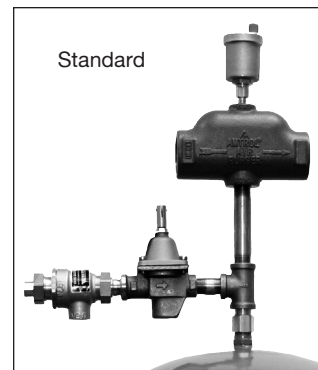

Standard and Deluxe Boiler Trim Kits

Time and time again, busy contractors tell us that the perfectly matched components of PurePro Boiler Trim Kits reflect the exact choice of quality parts they would pick for themselves if they had the time.

Each kit includes:

- 1 Micro Bubble Air Eliminator or Air Purger/Air vent
- Expansion Tank
- Boiler Fill/Backflow Preventer
- 2 Service Check Valves

PurePro even includes the nipples...all in a single easy-to-carry box.

Other kits will give you almost everything you need for a basic installation. PurePro gives you all the finest brand components you need for a complete quality installation every time.