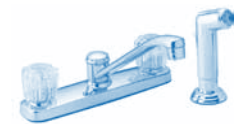

8" Two Handle

#PRO4110

- Acrylic handles
- With CP spray
- 9" one piece tubular spout